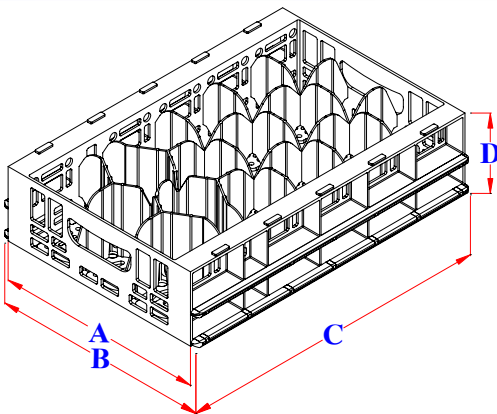

# TA002

RACK NO.	A	B	C	D	GLASS		CAPACITY	CONTAINER
	(MM)	(MM)	(MM)	(MM)	E (MM)	F (MM)	RACK	NO.
TA002	259	278	390	89	45	83	35	CA

CA