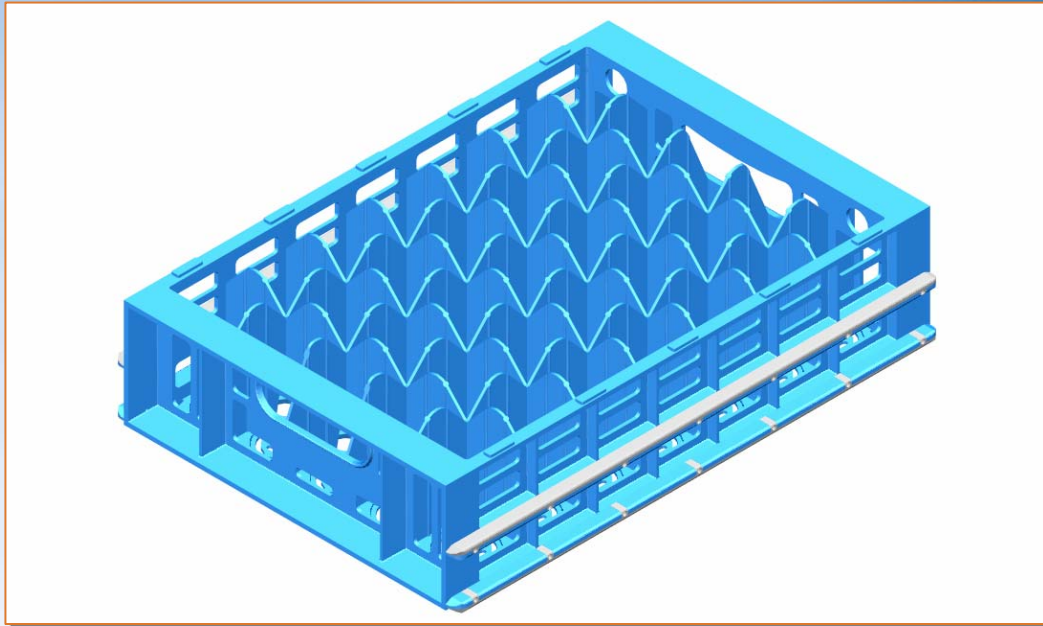

# TA002

RACK NO.	A	B	C	D	GLASS		CAPACITY	CONTAINER
	(MM)	(MM)	(MM)	(MM)	E (MM)	F (MM)	RACK	NO.
TA002	259	278	390	89	45	83	35	CA

CA